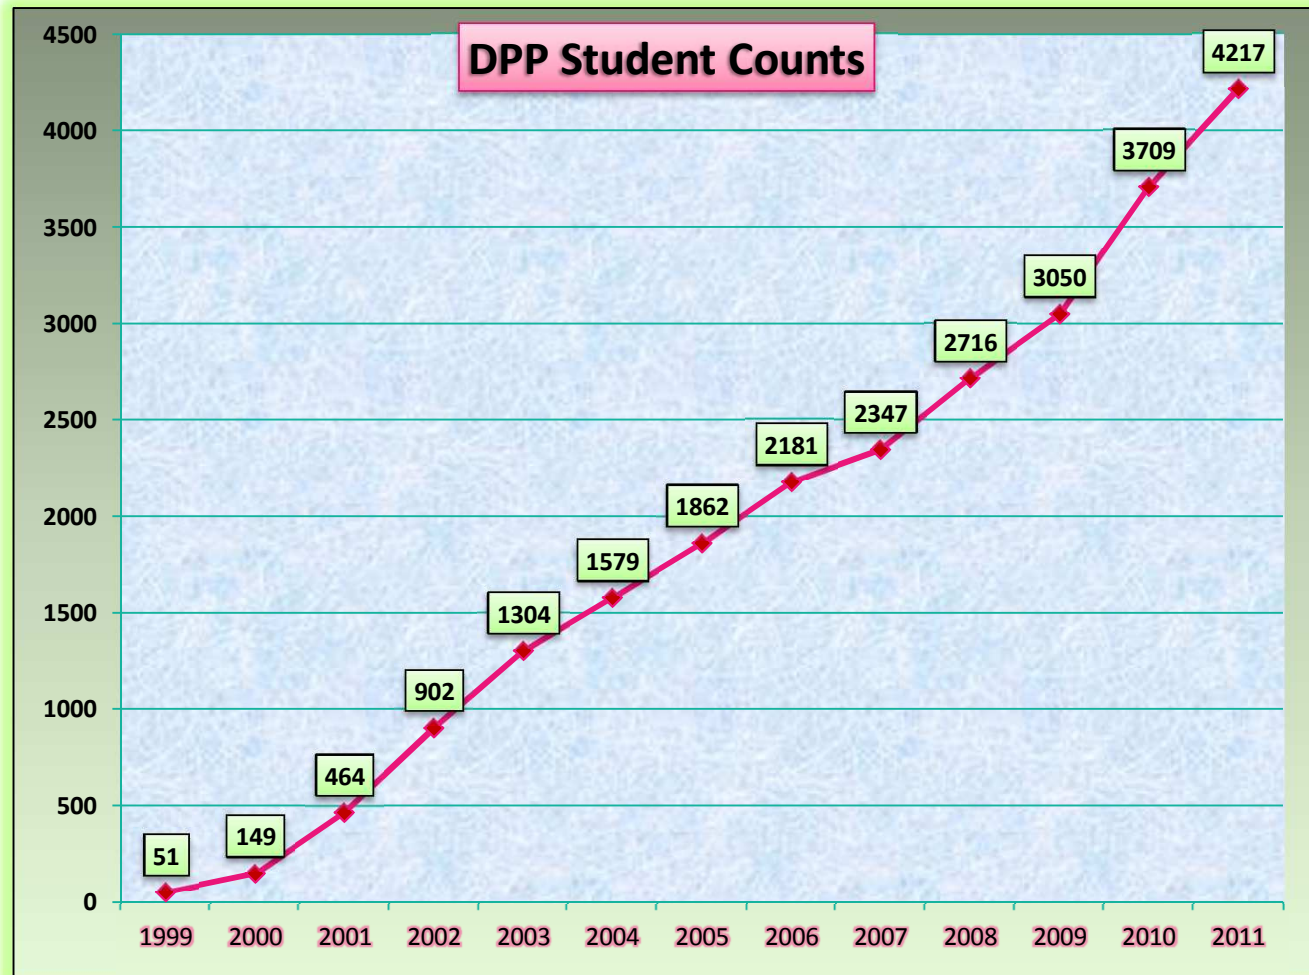

## Degree Partner Students

Taking at least 1 credit at OSU

Year	Count
1999	51
2000	149
2001	464
2002	902
2003	1304
2004	1579
2005	1862
2006	2181
2007	2347
2008	2716
2009	3050
2010	3709
2011	4217

ALL COUNTS ARE AS OF FALL TERM